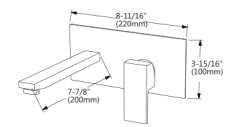

F30202C

CHR
Chrome

BN
Brushed Nickel

ORB
Oil Rubbed
Bronze

MB
Matte Black

W
White

RG
Rose Gold

G
Gold