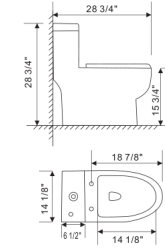

P04A
1-1/4" Brass

P05A
1-1/4" Brass

P15
Brass

P16
Brass

P18
Plastic

P50
 1-1/4" Brass/Zinc

P51
 1-1/4" Brass/Zinc

P52
 1-1/4" Brass/Zinc

P60
 1-1/2" Brass/SS
 1-1/4" Brass/SS

P61
 1-1/2" Brass/SS
 1-1/4" Brass/SS

P62
 1-1/2" Brass/SS
 1-1/4" Brass/SS

P70
 1-1/4" Brass

P71
 1-1/2" Brass/SS
 1-1/4" Brass/SS

T109
 * Vitreous china
 * Siphonic one piece toilet
 * Low-consumption(6.0/1.6gal)
 * S-trap, single hole water outlet
 * Slow down cover plate, Bange