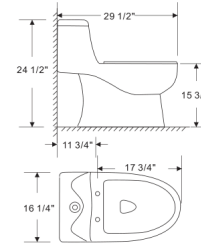

P04A
1-1/4" Brass

P05A
1-1/4" Brass

P15
Brass

P16
Brass

P18
Plastic

P50
 1-1/4" Brass/Zinc

P51
 1-1/4" Brass/Zinc

P52
 1-1/4" Brass/Zinc

P60
 1-1/2" Brass/SS
 1-1/4" Brass/SS

P61
 1-1/2" Brass/SS
 1-1/4" Brass/SS

P62
 1-1/2" Brass/SS
 1-1/4" Brass/SS

P70
 1-1/4" Brass

P71
 1-1/2" Brass/SS
 1-1/4" Brass/SS

T109
 * Vitreous china
 * Siphonic one piece toilet
 * Low-consumption(6.0/1.6gal)
 * S-trap, single hole water outlet
 * Slow down cover plate, Bange

T138
 * Vitreous china
 * Siphonic one piece toilet
 * Low-consumption(6.0/1.6gal)
 * S-trap, single hole water outlet
 * Slow down cover plate, Bange

T72
 * Vitreous china
 * Siphonic one piece toilet
 * 1.28 gallon
 * S-trap, single hole water outlet
 * Slow down cover plate, flange
 * White